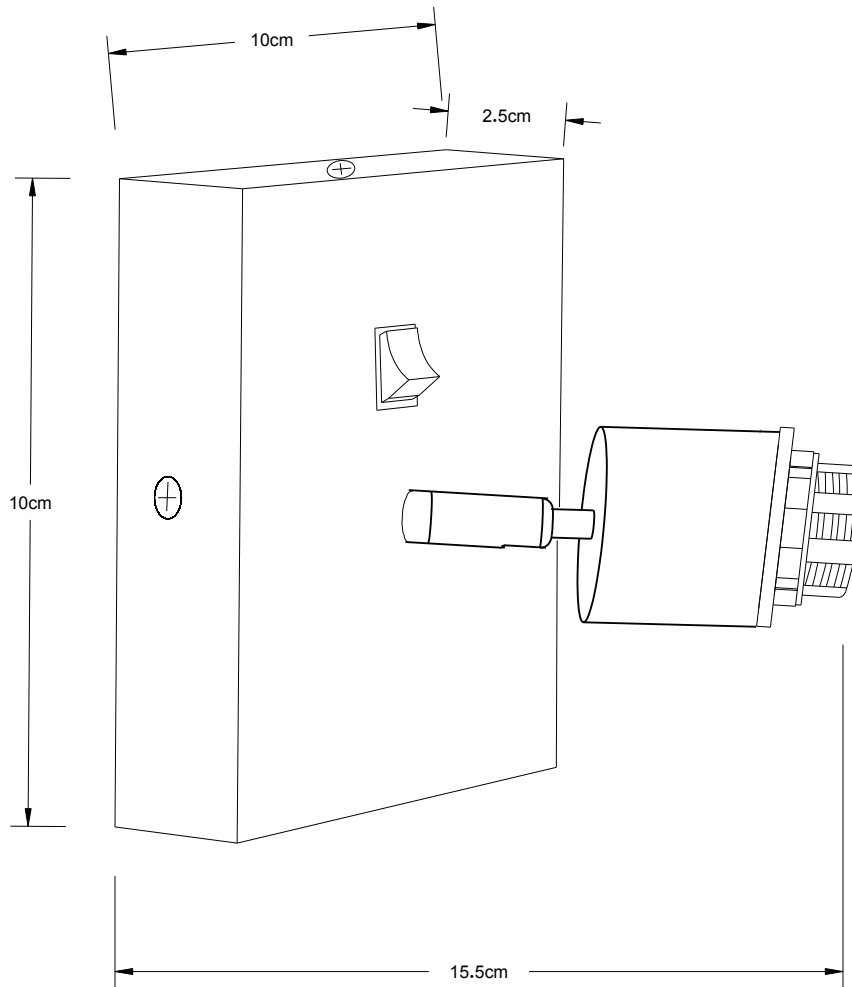

GOOD& MOJO

- Technical drawing & packing details -

GM0090-W-N GM0090-W-B

PACKING DETAILS

Box size: 12 X 12 X 16 CM
Total cbm: 0.002 cbm
G.w.: 0.49 KGS
N.w.: 0.38 KGS
Number of boxes: 1 pc